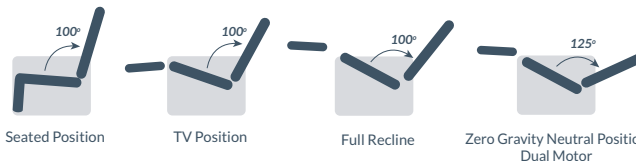

Pembroke tilt in space

- Single or Dual motor
- Choice of backs
- Choice of arms
- Choice of over 50 fabrics and leathers
- Available in top grain leathers
- Available in Crib 5
- Matching 2 or 3 seater settees available.

Hamilton tilt in space

Dual motor

Independent control of both back and foot rest functions to fully control your position and comfort

Single motor

Controls the backrest and footrest at the same time, so when you recline, the back and the footrest automatically rise to support your legs.

Size	Seat			Overall		
	Height	Width	Depth	Width	Height	Depth
Petite	17" -22" (43-56cm)	18" (46cm)	18½" (47cm)	29" (74cm)	40½" (103cm)	35" (89cm)
Standard	17" -22" (43-56cm)	20" (51cm)	20" (51cm)	33" (84cm)	44" (112cm)	37" (94cm)
Grande	18" -23" (45-58cm)	22" (56cm)	20½" (52cm)	35" (89cm)	45" (114cm)	38" (96cm)